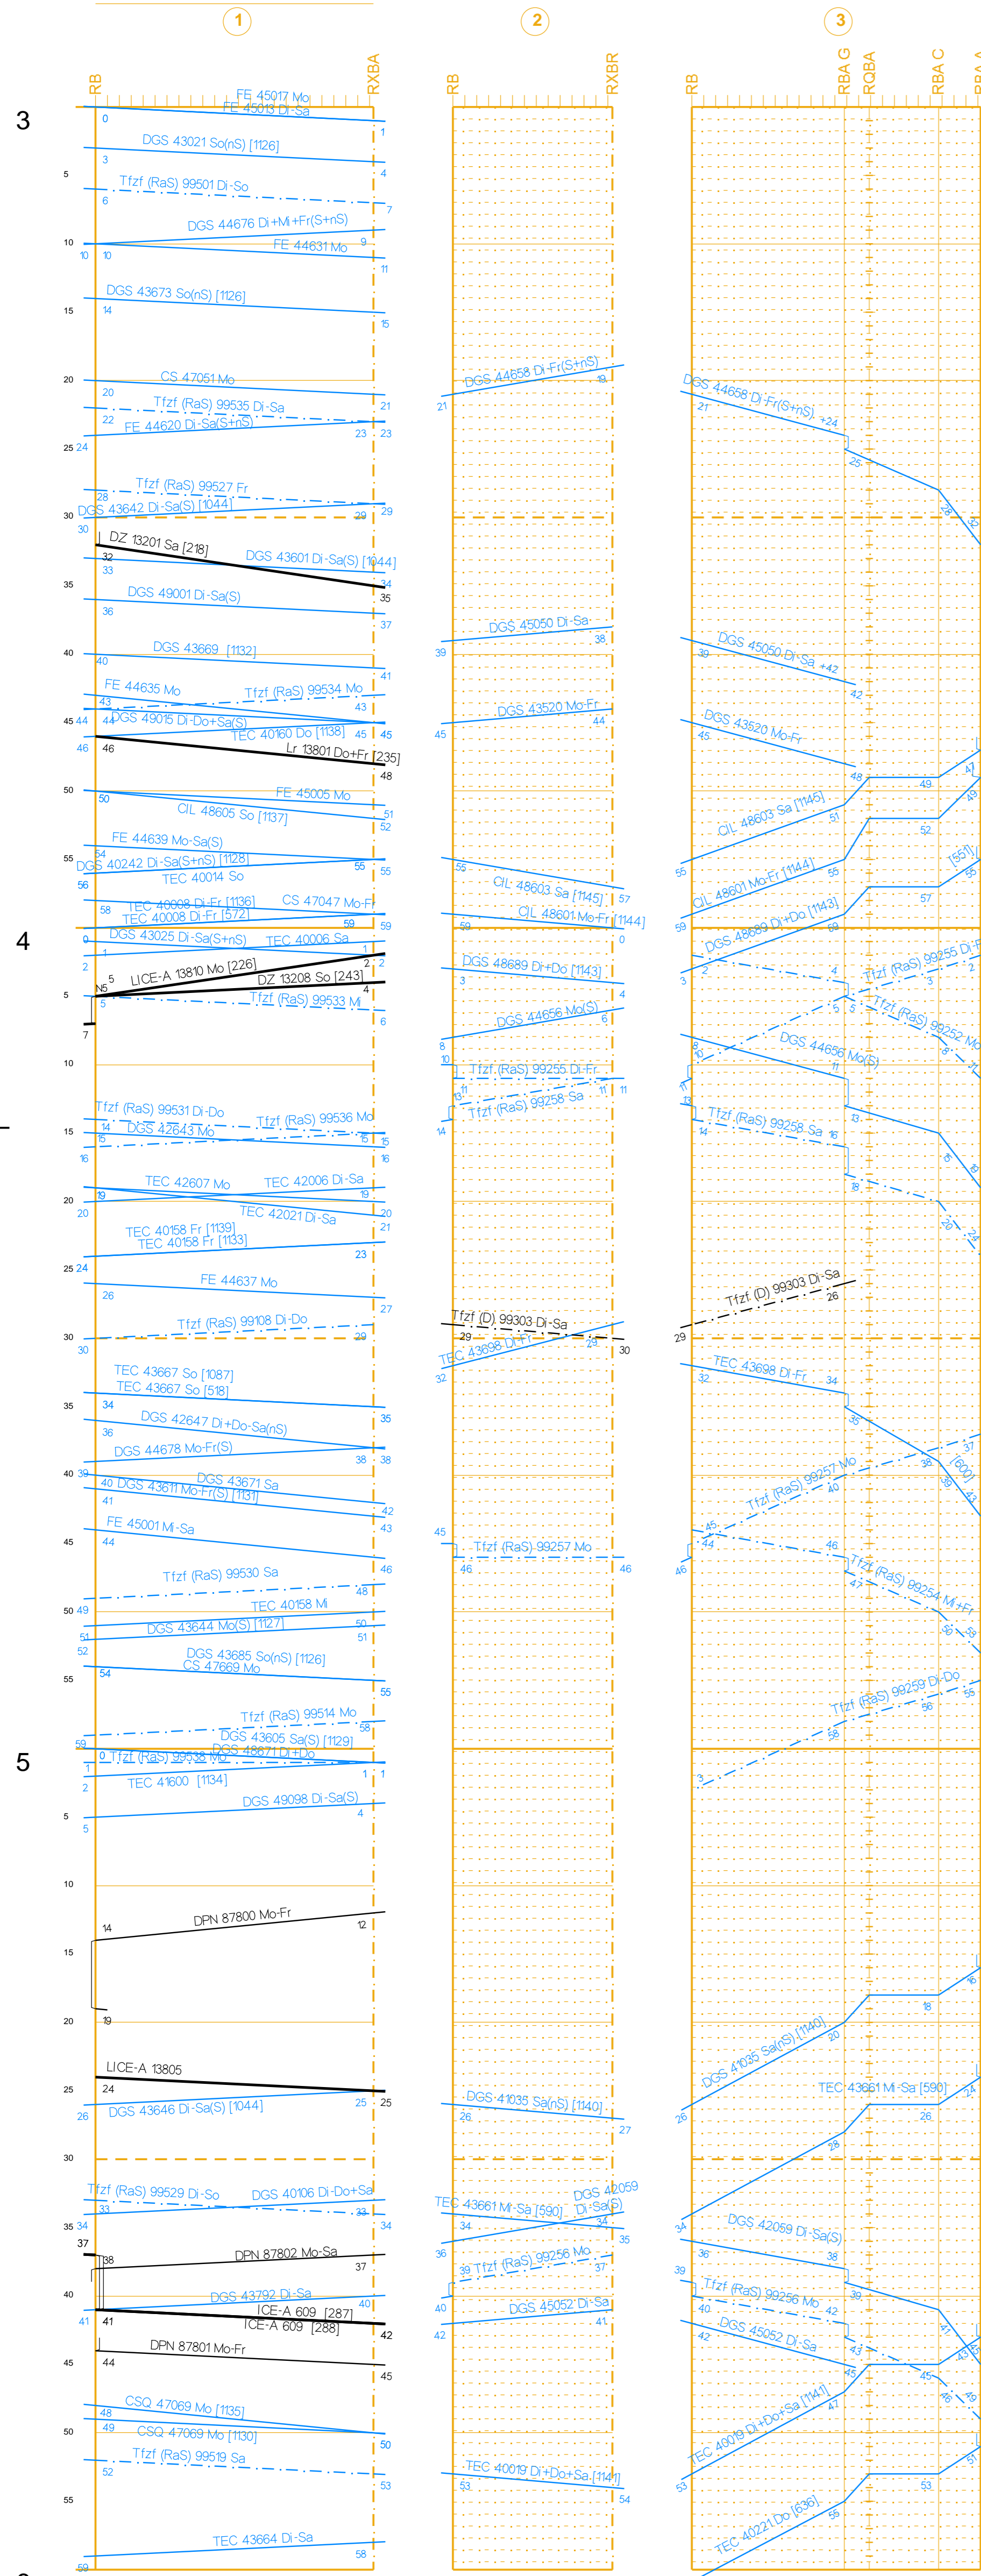

Table with 2 columns: Station (Basel Bad Bf, Basel SBB Pb) and values (GWB, PZB, Hauptbahn, 70 <160 >, 4404, 1.8, 3.5)

BAV 520

Basel Bad Bf
BR Einf/SBB Pb

Table with 2 columns: Station (Basel Bad Bf, Basel SBB Rb) and values (PZB, Hauptbahn, 60, 4405, 0.9, 0.0)

BAV 508 / 1

Basel Bad Bf
BR Einf/Multizenz

Table with 3 columns: Station (Basel Bad Bf, Basel Bad Rbf (GR A)) and values (PZB, Hauptbahn, Nebenbahn, 60, 4413, 1.9, 2.6, 3.1, 0.8, 0.4, 2.6, 2.2)

BAV 508 / 2

Basel Bad Bf
BR Rbf -W 568-
Basel Rbf LGR
BR Rbf -Gr-C-
BR Rbf -Gr-A-

Table with 3 columns: Station (Basel Bad Rbf, Weil (Rh) - Haltingen) and values (GWB, LZB+PZB, Hauptbahn, 130 <160 >, 4000, 160, 2.0, 1.1, 4000, 3.3, 2.0, 2.0, 2.0, 2.0, 2.0, 2.0, 2.0, 2.0, 2.0, 2.0)

BAV 521 / 1

Basel Bad Bf
Weil (Rhein) LGR
Weil am Rhein
Haltingen

Table with 2 columns: Station (Basel Bad Rbf, Weil (Schlaufe)) and values (PZB, Nebenbahn, 60, 4411, 2.7, 0.8)

Basel Bad Rbf -Gr-A-
Weil am Rhein

Table with 2 columns: Station (Basel Bad Rbf, Weil (Sig N10)) and values (PZB, Hauptbahn, 60, 4415, 1.3, 1.7)

Basel Bad Rbf -Gr-A-
Weil am Rhein

Legend for train types and codes: RB (Regionalbahn), RBXA (Regionalbahn extra), RBXBR (Regionalbahn extra B), RBGA (Regionalbahn Grenzaußen), RBA C (Regionalbahn C), RBA A (Regionalbahn A), ROW (Regionalbahn Ost/West), RW (Regionalbahn West), RH/L (Regionalbahn Rhein/Länder), RBA A (Regionalbahn A), RW (Regionalbahn West).