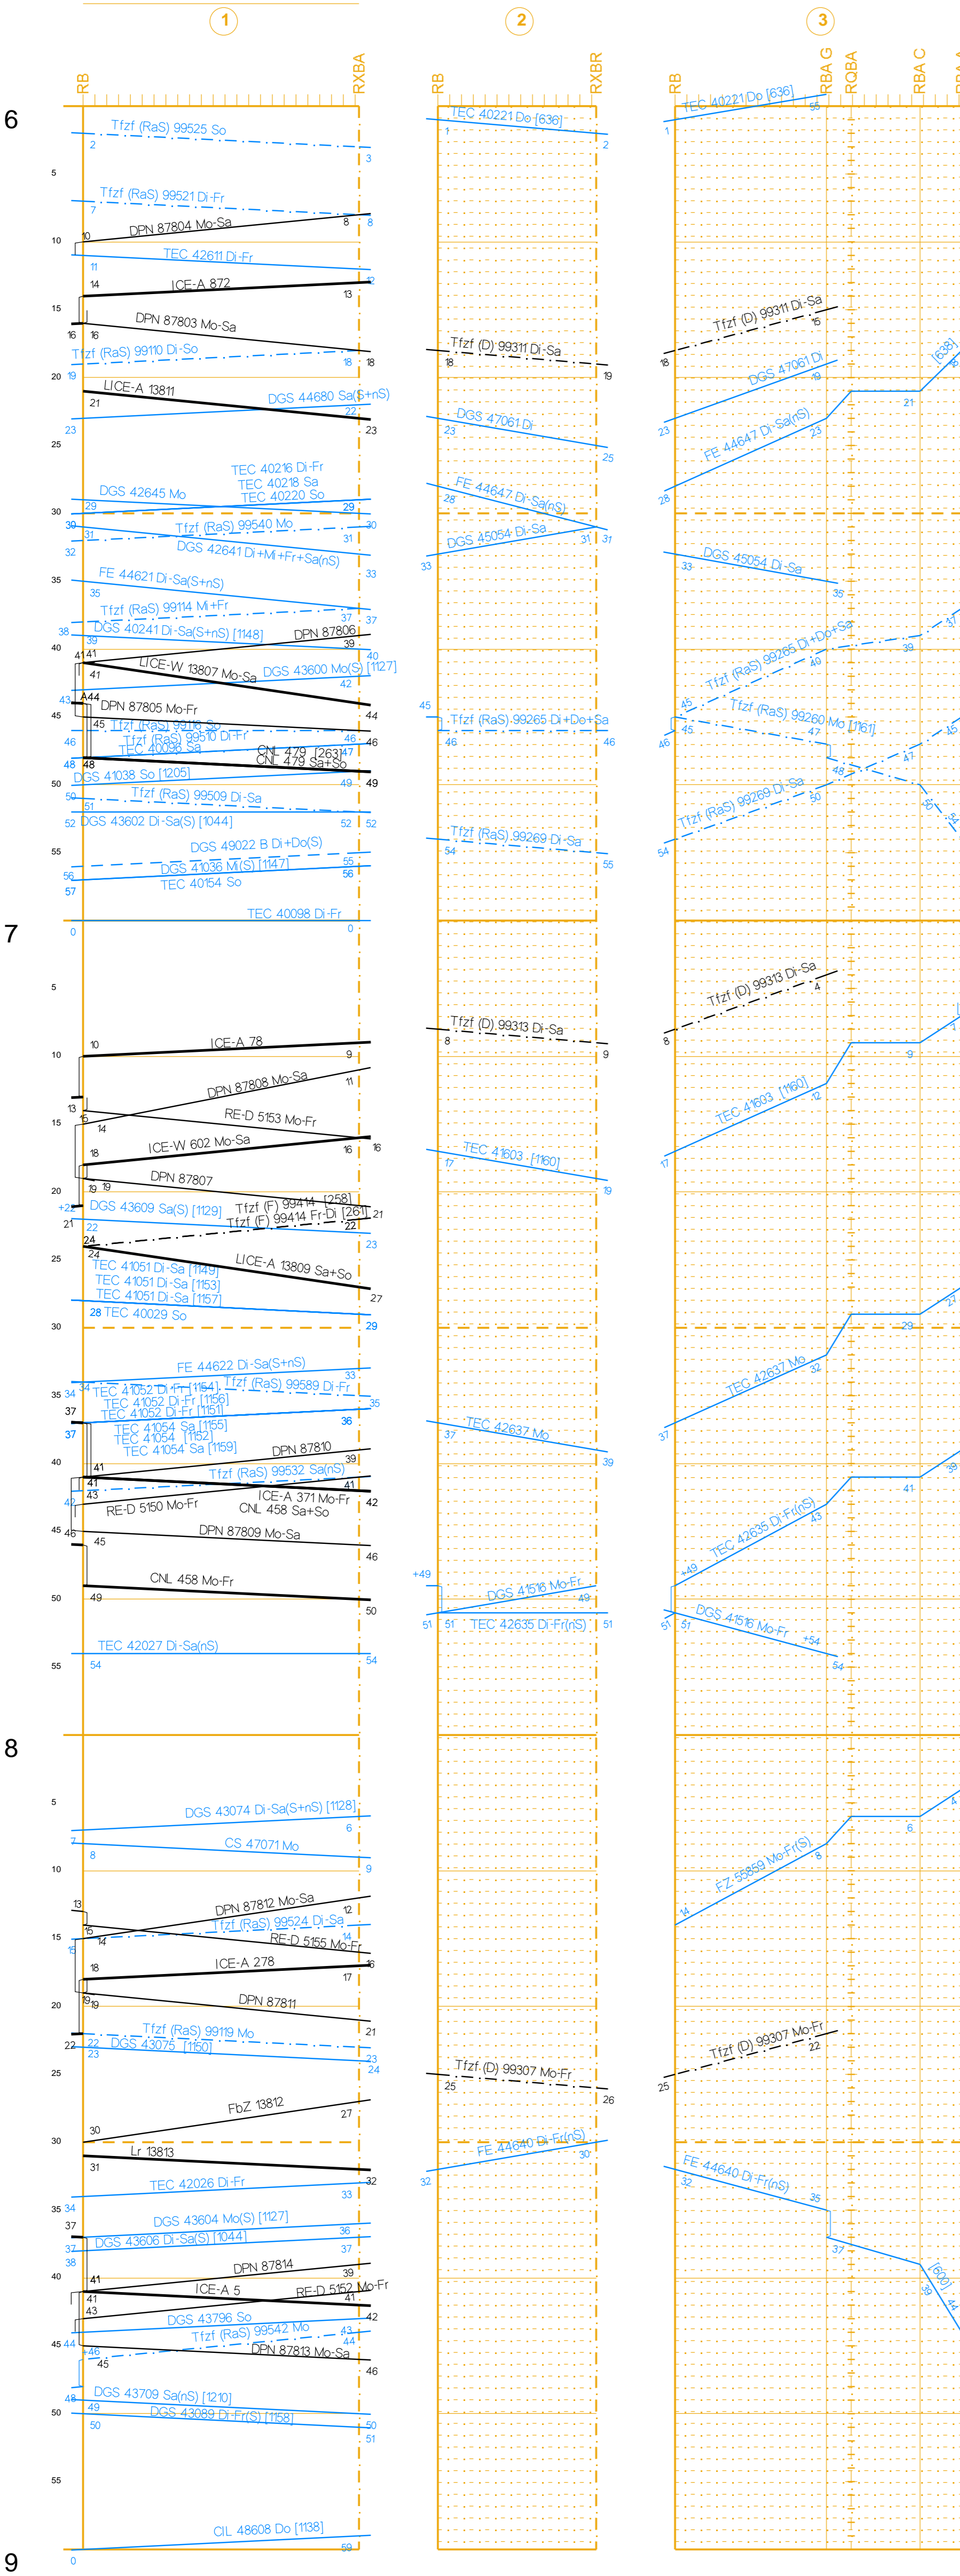

**Basel Bad Bf
Basel SBB Pb**

GWB
PZB
Hauptbahn
70 <160 >
4404
1.8
3.5

**Basel Bad Bf
Basel SBB Rb**

PZB
Hauptbahn
60
4405
0.9
0.0

**Basel Bad Bf
Basel Bad Rbf(GR A)**

PZB
Hauptbahn
60
4405
1.9
2.6
3.1
0.8
0.4
2.2

**Basel Bad Rbf
Weil (Rh) - Haltingen**

GWB
LZB+PZB
Hauptbahn
130 <160 >
4000
160
2.0
2.8
1.1
4.000
3.3
2.0
2.8
2.0
2.8

**Basel Bad Rbf
Weil (Schlaufe)**

PZB
Nebenbahn
60
4411
2.7

**Basel Bad Rbf
Weil (Sig N10)**

PZB
Hauptbahn
60
4416
1.3
1.3

BAV 520

BAV 508 / 1

BAV 508 / 2

BAV 521 / 1

Basel Bad Bf
BR Einf SBB Pb

Basel Bad Bf
BR Einf Mittenz

Basel Bad Bf
BR Rbf -W 508-
Basel Rbf LGr
BR Rbf -Gr C-
BR Rbf -Gr A-

Basel Bad Bf
Weil (Rhein) LGr
Weil am Rhein
Haltingen

Basel Rbf -Gr A-
Weil am Rhein

Basel Rbf -Gr A-
Weil am Rhein

[143] vor <4897>	[269] 15.8.10 - 28.9.10	[800] Grenzübergangsbahn	[1149] 16.8.10 - 4.9.10 Di-Sa	[1167] 16.11.10 - 11.12.10 Di-Fr
[144] vor <4102>	mehz 22.9.10	[836] 16.8.10 - 11.12.10 Do	[1150] 24.8.10 - 6.9.10 Di-Do(nS)	[1158] 23.8.10 - 11.12.10 Di-Fr(S)
[211] nach 1.11.10	30.8.10 - 30.10.10 Di-Mo	[1038] 01.70	[1151] 7.9.10 - 11.12.10 Di-Fr(S+nS)	[1169] 16.11.10 - 11.12.10 Sa
[247] mehr 1.11.10	mehz 21.10.10, 28.10.10	[1044] 23.8.10 - 11.12.10 Di-Sa(S)	[1152] 15.10 - 3.0 Di-Fr	[1169] 15.8.10 - 4.9.10 Di-Do(nS)
[258] 15.8.10 - 9.11.10	6.11.10 - 11.12.10 Sa	[1127] 23.8.10 - 11.12.10 Mo(S)	[1153] 21.8.10	[1161] 7.9.10 - 11.12.10 Di-Fr(S)
[261] 12.11.10 - 11.12.10 Di-Fr		[1129] 23.8.10 - 11.12.10 Di-Sa(S+nS)	[1154] 28.8.10	[1205] 6.9.10 - 11.12.10 Mo
[263] 15.8.10 - 9.11.10 Mo-Fr		[1129] 23.8.10 - 11.12.10 Sa(S)	[1155] 4.9.10 - 15.11.10 Sa	[1210] 28.8.10 - 11.12.10 Sa(nS)
		[1130] 6.9.10 - 11.12.10 Do	[1156] 4.9.10 - 15.11.10 Sa	
		[1147] 23.8.10 - 11.12.10 Mo(S)		
		[1148] 24.8.10 - 11.12.10 Di-Sa(S+nS)		
		[1156] 4.9.10 - 15.11.10 Di-Fr