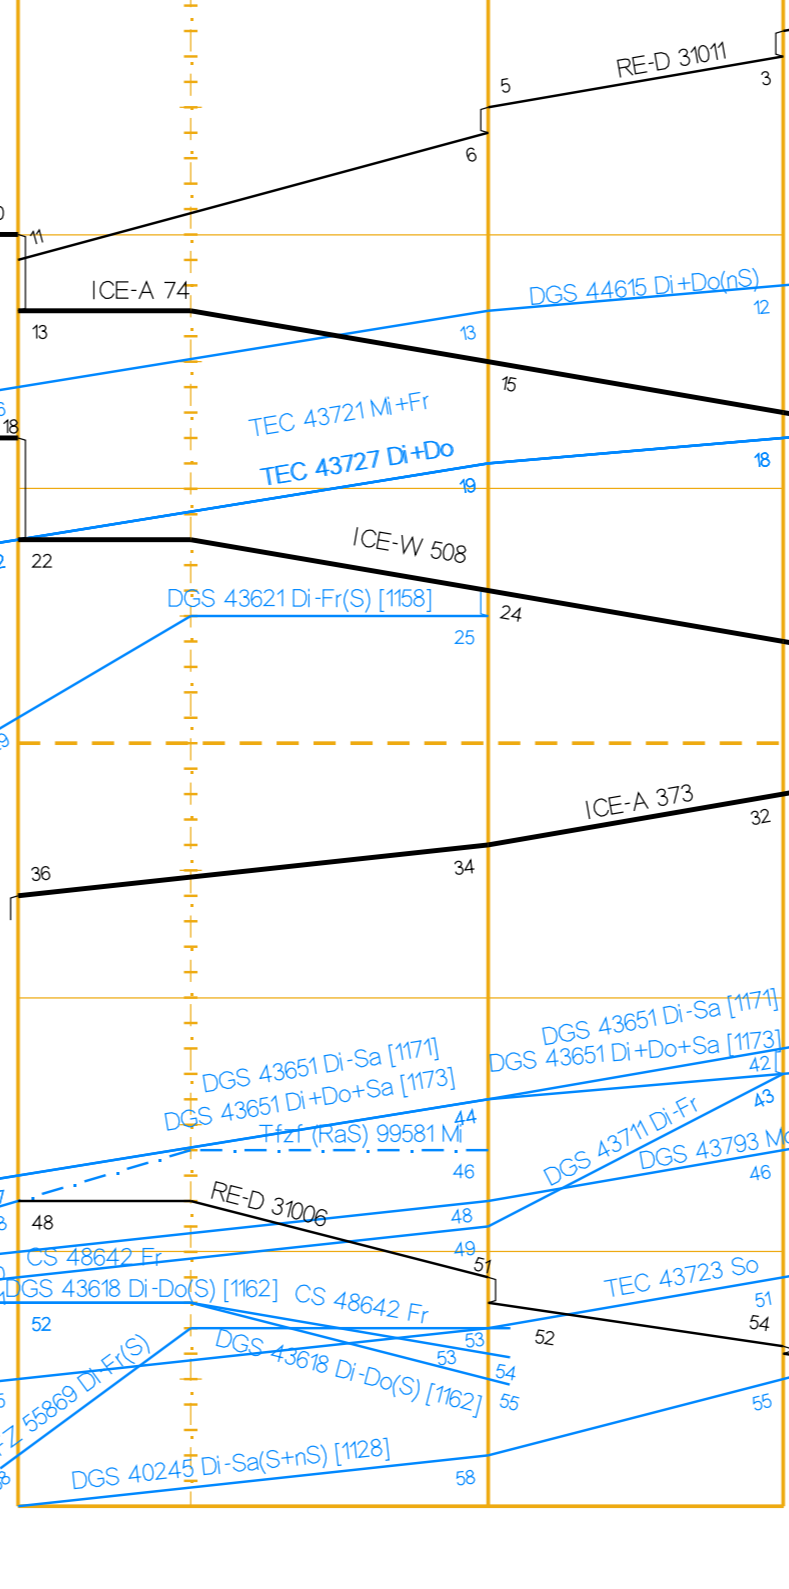

11

12

12

[211] auch: 1.11.10	[551] Zugpersonalwechsel	[1163] 23.8.10 - 11.12.10 Di-Do	[1173] 15.8.10 - 6.9.10 Di+Do
[247] nicht: 1.11.10	[602] Grenzgangbehandlung	[1164] 28.8.10 - 1.9.10 Mi+Fr	[1174] 23.8.10 - 11.12.10 Mi+Fr+Sa(S+M)
	[798] 23.8.10 - 11.12.10 Sa(S+M)	[1165] 7.8.10 - 11.12.10 Di+Do+Sa	[1175] 24.8.10 - 11.12.10 Di+Do+Sa(S+M)
	[1009] Übergang auf 508+ + 508+	[1166] 24.8.10 - 11.12.10 Mo(S)	[1176] 15.8.10 - 3.9.10 Mi+Fr
	[1124] 7.8.10 - 11.12.10 M	[1167] 15.8.10 - 6.9.10 Do+Sa	[1177] 4.9.10 - 11.12.10 Di+Fr
	[1127] 23.8.10 - 11.12.10 Mo(S)	[1168] 23.8.10 - 11.12.10 Mo(S+M)	[1178] 30.8.10 - 11.12.10 Do(S)
	[1128] 23.8.10 - 11.12.10 Di-Sa(S+M)	[1169] 6.9.10 - 11.12.10 Sa(S)	[1179] 23.8.10 - 11.12.10 Di
	[1138] 6.9.10 - 11.12.10 Do	[1170] 23.8.10 - 11.12.10 Mo	[1180] 23.8.10 - 11.12.10 Di+Do
	[1158] 23.8.10 - 11.12.10 Di+Do(S)	[1171] 7.8.10 - 11.12.10 Di+Sa	[1181] 23.8.10 - 11.12.10 Do(S)
	[1162] 23.8.10 - 11.12.10 Di+Do(S)	[1172] 31.8.10 - 11.12.10 Di-Sa